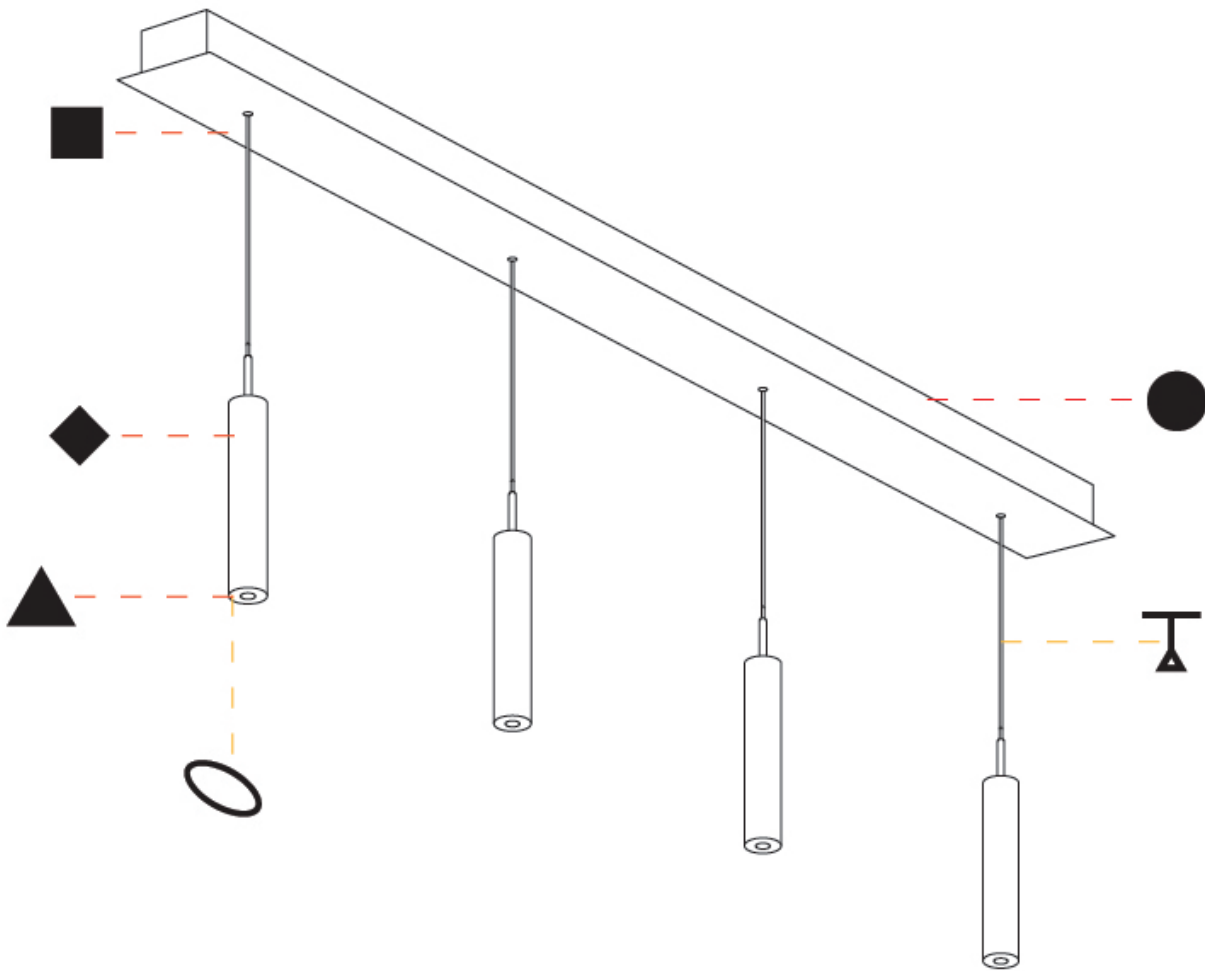

A

G-MINI CHANNEL HANGOVER SUSPENSION

A300621-

base number LED Dimming Finishes (Diamond) Finishes (Triangle) Finishes (Circle) Finish Options Shine Ring Beam Angle Options Cable Options

- To build a product code in our configurator select the specify button on the base model # product page
- To build a manual product code on this datasheet choose from the options listed below in blue font and add the suffix to the base model #