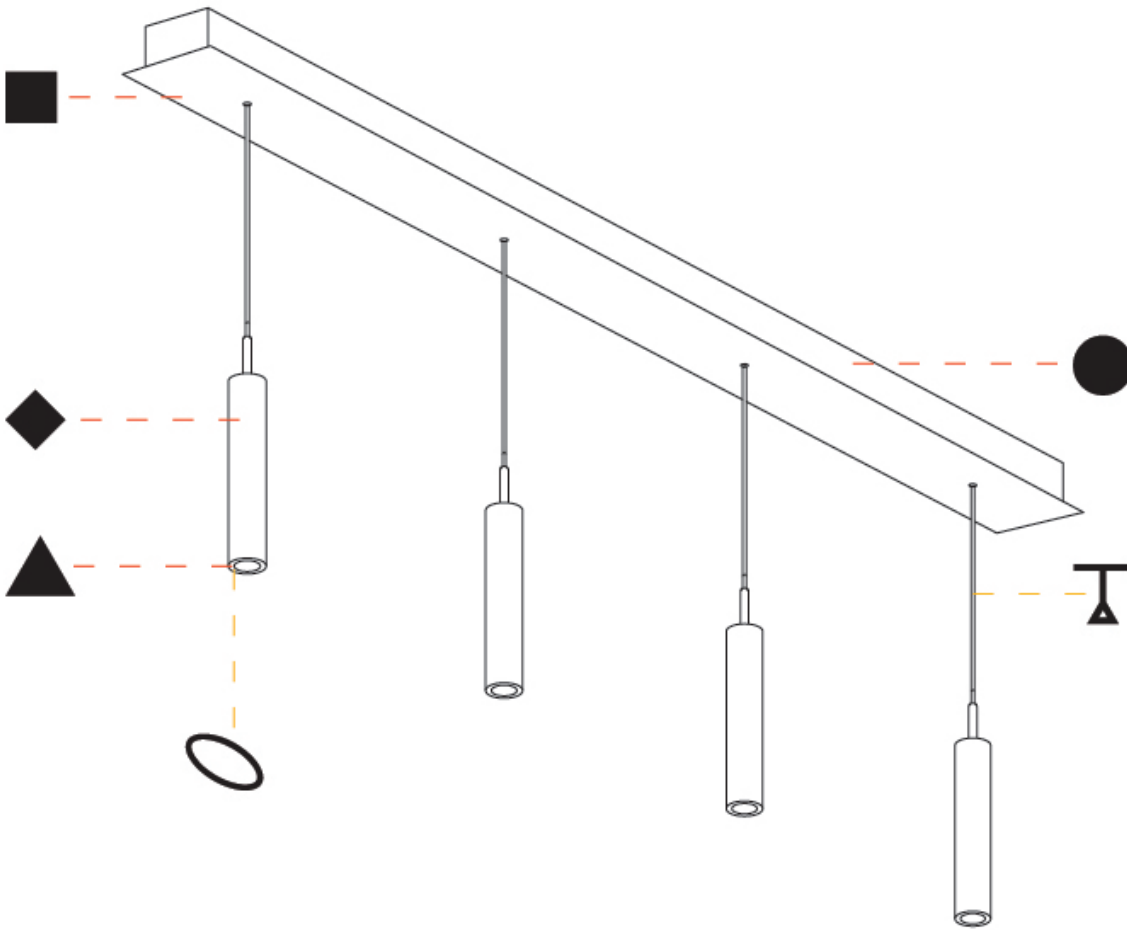

A

G-MINI CHANNEL HANGOVER SUSPENSION

A300618-

base number LED Dimming Finishes (Diamond) Finishes (Triangle) Finishes (Circle) Finish Options Shine Ring Beam Angle Options Cable Options

- To build a product code in our configurator select the specify button on the base model # product page
- To build a manual product code on this datasheet choose from the options listed below in blue font and add the suffix to the base model #